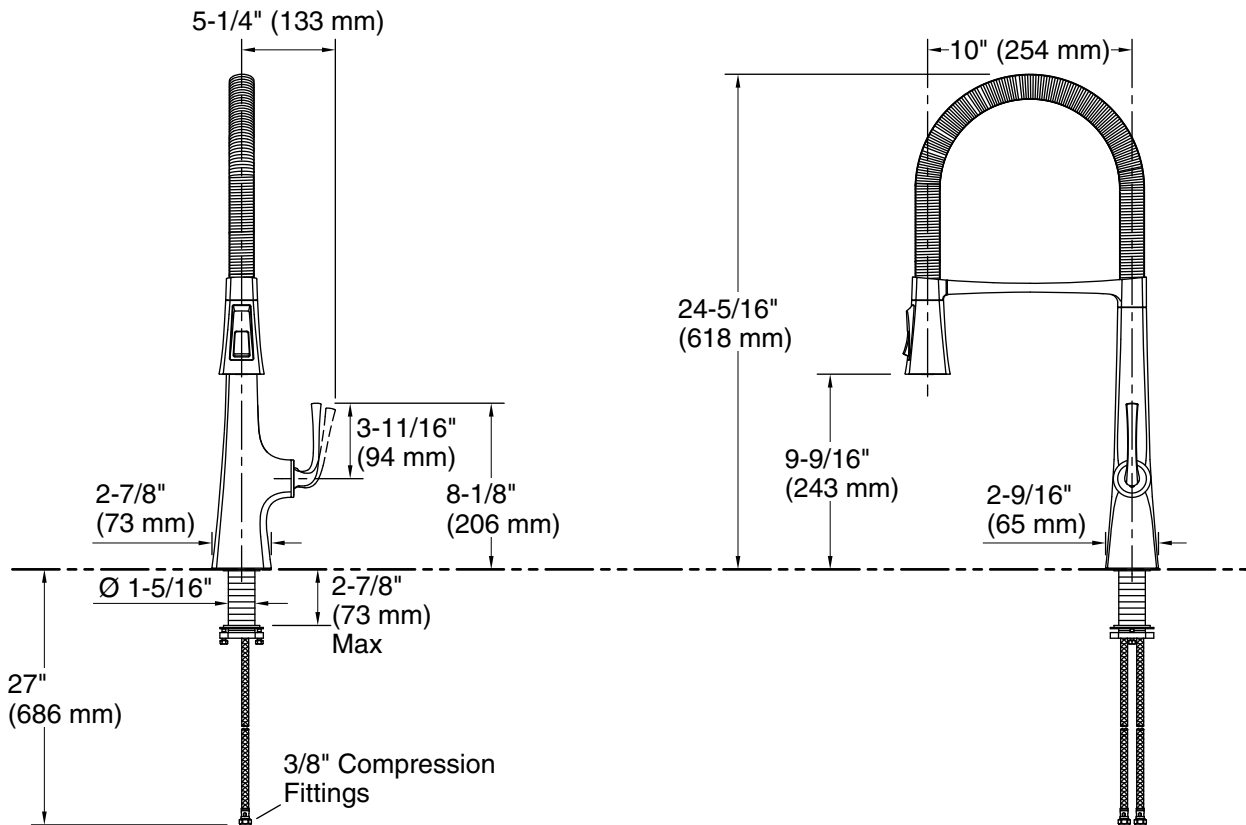

Features

- Semi-professional kitchen faucet with finish-matched easy-clean hose cover.
- Switch-Grip™ sprayhead rotates in 90-degree increments. Face buttons in the direction you prefer.
- Three-function pull-down sprayhead with touch-control allows you to switch between stream, Sweep® spray and BerrySoft® spray.
- Sweep® spray features specially angled nozzles that form a wide, powerful blade of water to sweep your dishes and sink clean.
- Unique three-function sprayhead allows you to tackle tasks such as cleaning, rinsing and filling with Sweep® Spray, BerrySoft® spray, and aerated stream.
- DockNetik® magnetic docking system securely locks the sprayhead into place when not in use.
- 24" high-arch 360° rotating swing spout offers vertical clearance for tall cookware and pitchers.
- 10" (254 mm) swing spout reach.
- 1.5 gpm (5.7 lpm) maximum flow rate at 60 psi (4.14 bar).
- Single lever handle makes adjusting water temperature easy.
- Temperature memory allows faucet to be turned on and off at the temperature set during prior usage.
- MasterClean™ sprayface features an easy-to-clean surface that withstands mineral buildup.
- KOHLER ceramic disc valves exceed industry longevity standards for a lifetime of durable performance.

Adapters, Rough-in and Extension Kits

1327990 Range: 2-1/2" (64 mm) -
2-5/8" (67 mm)

Optional Products/Accessories

K-22071 Three-hole kitchen faucet escutcheon

ADA CSA B651

Codes/Standards

ASME A112.18.1/CSA B125.1
NSF/ANSI 61
NSF/ANSI 372
All applicable US Federal and State material regulations
DOE - Energy Policy Act 1992
California Energy Commission (CEC)
ADA
ICC/ANSI A117.1
CSA B651

Technical Information

All product dimensions are nominal.

Drain included: No

Spout:

Spout reach: 10" (254 mm)

Handle clearance: 5-1/4" (133 mm)

Notes

Install this product according to the installation instructions.